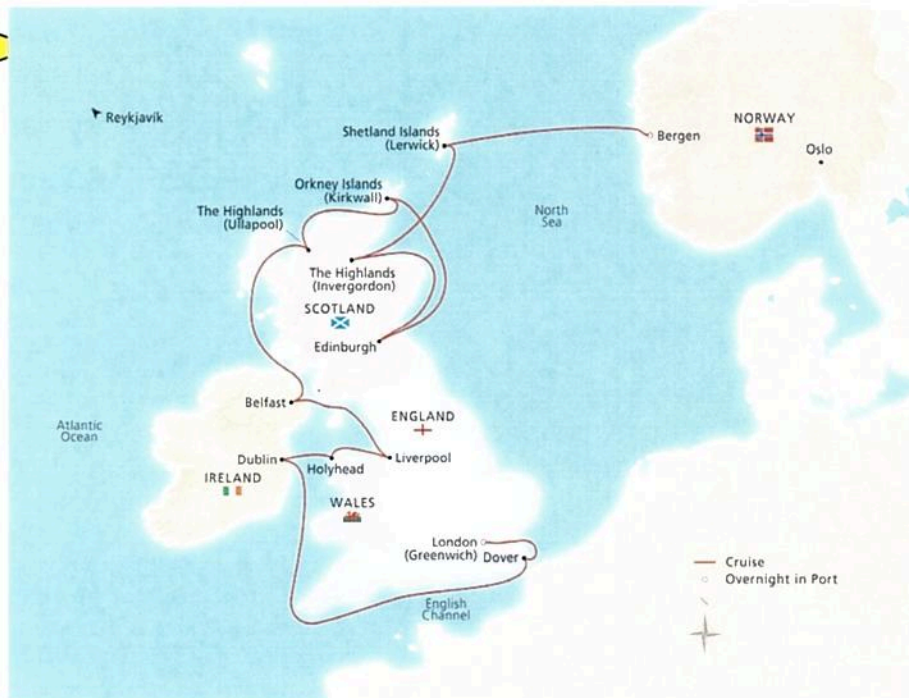

Cary Travel Express *presents*  
**British Isles Explorer**

August 25 - September 8, 2018

*personally escorted by Neelie & Neils Kruse*

**15 Days ~ London to Bergen**

**VIKING Ocean Cruises**

**Exclusive!  
Unlimited  
Drink  
Package**

**Pre/  
Post  
Options**

***Key Features of Viking Ocean Cruise***

**15 day cruise visiting 5 countries & 12 ports with a private veranda stateroom**

**Guided excursion in each port of call ~ All on board meals, wine, beer & soft drinks**

  
**VIKING**  
RIVER CRUISES  
*Exploring the World in Comfort™*